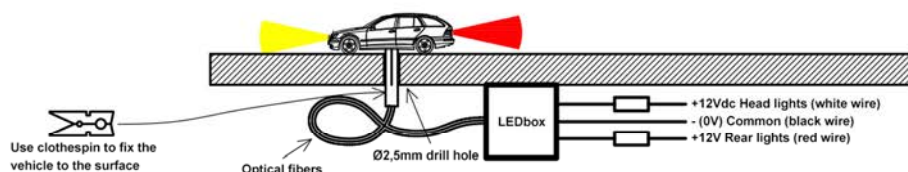

Vehicles equipped with lighting system

The lighting system that comes with my models is based on the use of optical fibers. This allows you to obtain excellent results from an aesthetic point of view in terms of precision and control of the light beams, as well as allowing a wide variety and combination of colors emitted by the model. In fact, the standard LEDbox system provides two distinct sources for the colors white (for the front headlights) and red (for the rear position/brake lights). However, for example, an additional yellow light can be conveyed on the same optical fiber, thus reproducing the effect of the directional indicator, mixed with the normal white or red LED sources. These additional features may be taken into consideration depending on the specific customer's needs.

Installation is easy: you only need to practice a hole (diam.=2.5mm) through the support surface to bring the optical fibers to a particular device, called LEDbox, where the coupling between the optical fibers and the LED light sources takes place. By purchasing the models equipped with the lighting system, you will receive everything you need (LEDbox, LEDs circuit and resistors already soldered to a 12Vdc power supply - not included -, model's fixing clothespin, plastic washers and fixing screws).